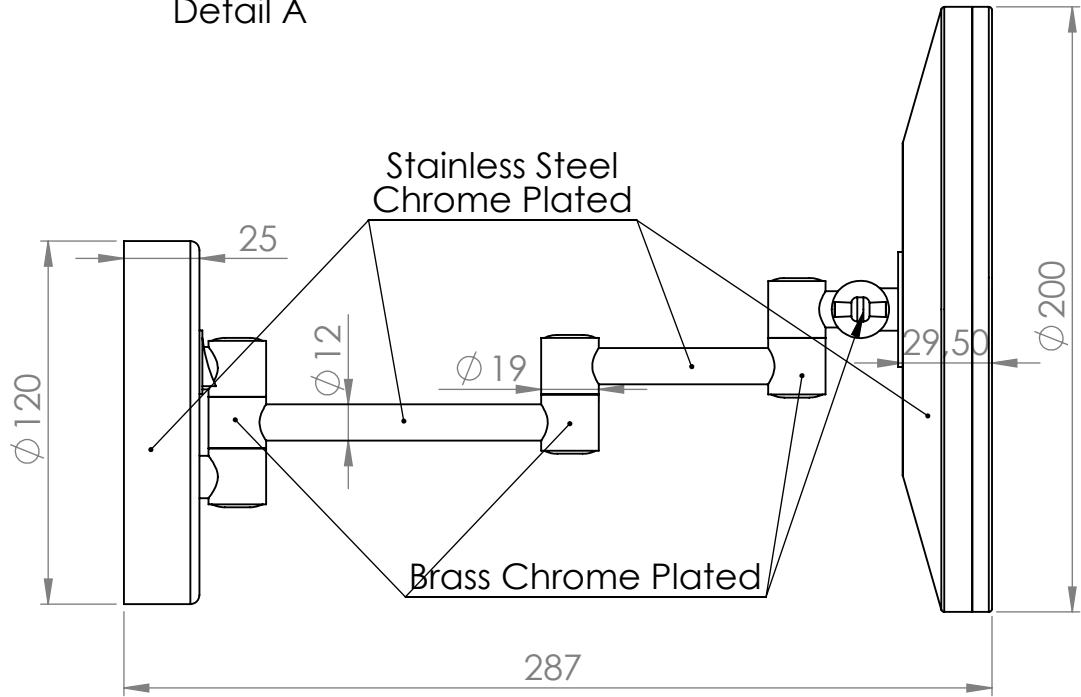

Detail A

Power:	Frequency:
4.2 W	50-60 Hz.
Led Driver:	LED:
220-240 V AC 12 V 350 mA DC	6000 Kelvin White

Dimensions: mm	Tolerance: +5mm / -5mm	
Product:	Crystal Magnifying Led Makeup Mirror	A4
ÖLÇEK:1:5	SAYFA 1 / 1	